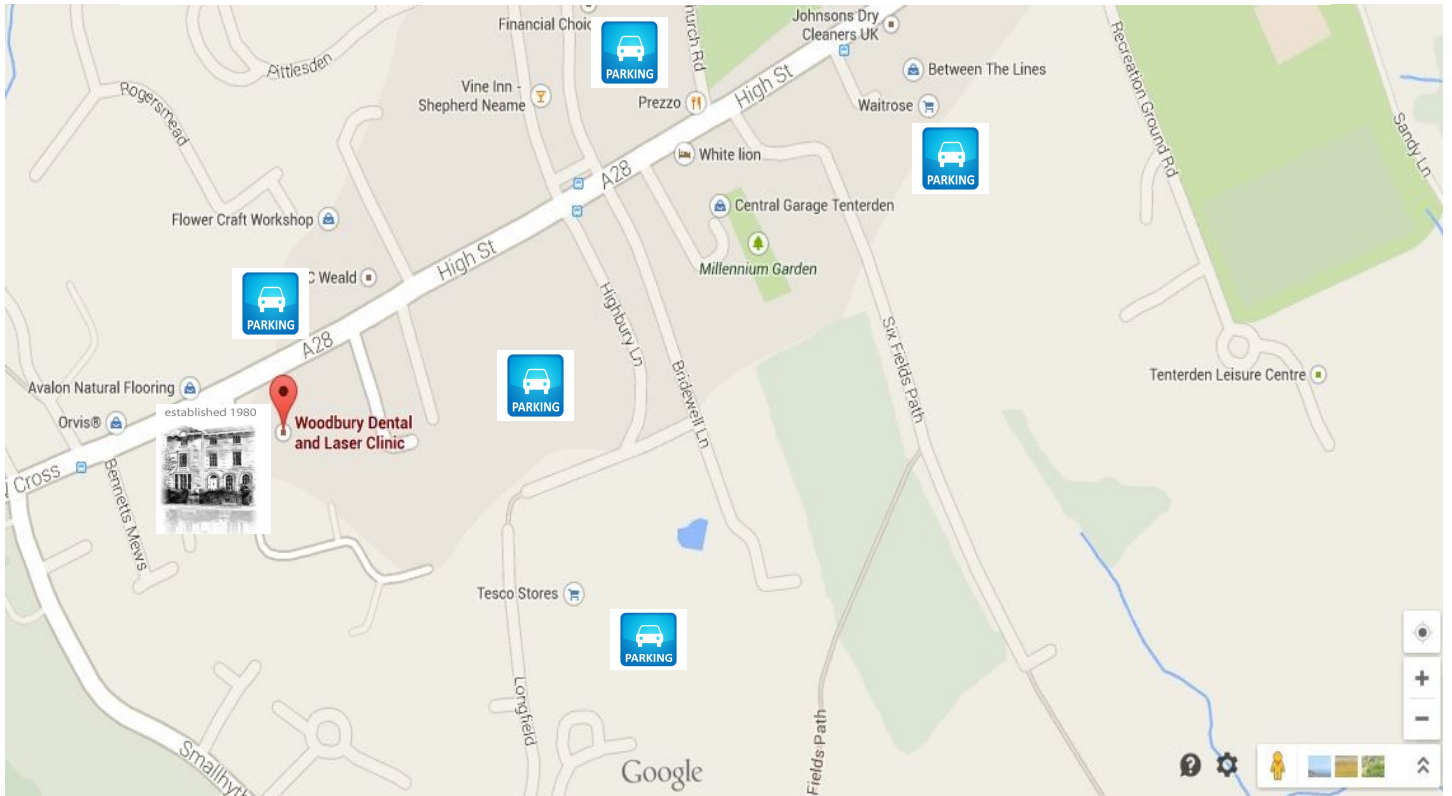

WOODBURY DENTAL AND LASER CLINIC

EST. 1980

LEADING THE WAY IN ADVANCED DENTISTRY

- Tesco Car Park 2 Hours Free Parking
- On the High Street 1 Hour Free parking
- Council Car Parks 50p For 30 Minutes

For More Info Follow The Link

<http://www.ashford.gov.uk/tenterden-parking>

From The Tesco car park there is a foot path access and takes 5 minutes

You can also park for 1 hour Free just across the 149 High Street

More Information Please Call 01580 762323